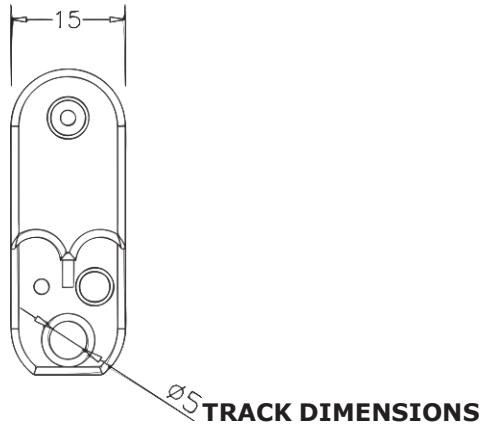

## Technical Data

- Anodised black matt finish
- Wide variety of accessories
- Can be curved

- No welding required
- Light weight
- Can be fixed at 1.0m-1.20m centres

**LIGHT DUTY STAGE TRACK**

360 track 1dm

Weight:0.37kg/m Material: Aluminium Finish:Black anodised Standard Length: 5.8 mt

**90 DEGREE TRACK BENDS  
300MM RADIUS**

360 1dm 3B

**TRACK JOINING PIN**

368 join pin

**RUNNER DIMENSIONS**

**WALL BRACKET**  
363 wbracket ldm