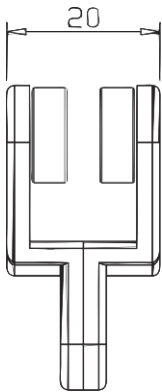

It can be fitted directly to overhead soffit fixings, or secured by a variety of track hanging brackets

## Technical Data

- Anodised black matt finish
- Wide variety of accessories
- Can be curved

- No welding required
- Light weight
- Can be fixed at 1.0m-1.20m centres

**LIGHT DUTY STAGE TRACK**

360 track 1dm

Weight:0.37kg/m Material: Aluminium Finish:Black anodised Standard Length: 5.8 mt

**90 DEGREE TRACK BENDS  
300MM RADIUS**

360 1dm 3B

**TRACK JOINING PIN**

368 join pin

**RUNNER DIMENSIONS**

**WALL BRACKET**  
363 wbracket ldm

**CEILING BRACKET**  
363 wbracket ldm

**NYLON RUNNER**  
362 runnerldm

**368 END STOP**  
368 end stop