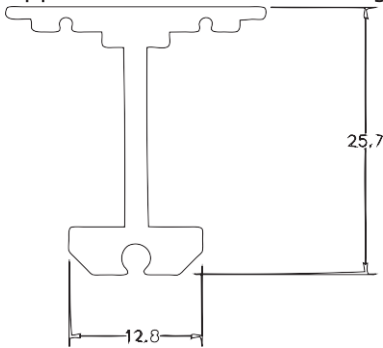

The ITF light duty (mini) extruded aluminium curtain track is suitable for use in schools, theatres, hotels, motels and for heavy duty domestic applications. The track is designed to cater for small to medium sized drapes.

Weight:0.37kg/m Material: Aluminium Finish:Black anodised Standard Length: 5.8 mt

**90 DEGREE TRACK BENDS  
300MM RADIUS**

360 1dm 3B

**TRACK JOINING PIN**

368 join pin

**RUNNER DIMENSIONS**

**WALL BRACKET**  
363 wbracket ldm